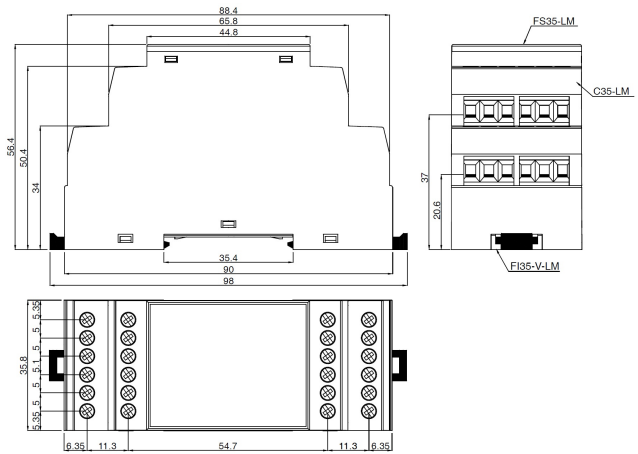

CEM35-V-LM

GENERAL INFORMATION

pitch	-
Height	-
Depth	-
Dimensional class	Alta
Wire section	-
Clamp opening size	-
Wire stripping	-
Operating temperature	-

ELECTRICAL CHARACTERISTICS

Current	-
Voltage	-
Test Voltage	-

MECHANICAL CHARACTERISTICS

Screw	-
Recommended torque	-

APPROVALS DATA

Current	-	-	-
Voltage	-	-	-
Wire section	-	-	-
Torque	-	-	-
FILE	-	-	-

MATERIALS

Housing	PA - UL 94 V0
Screw	-
Clamp	-
Terminal	-

COLOURS