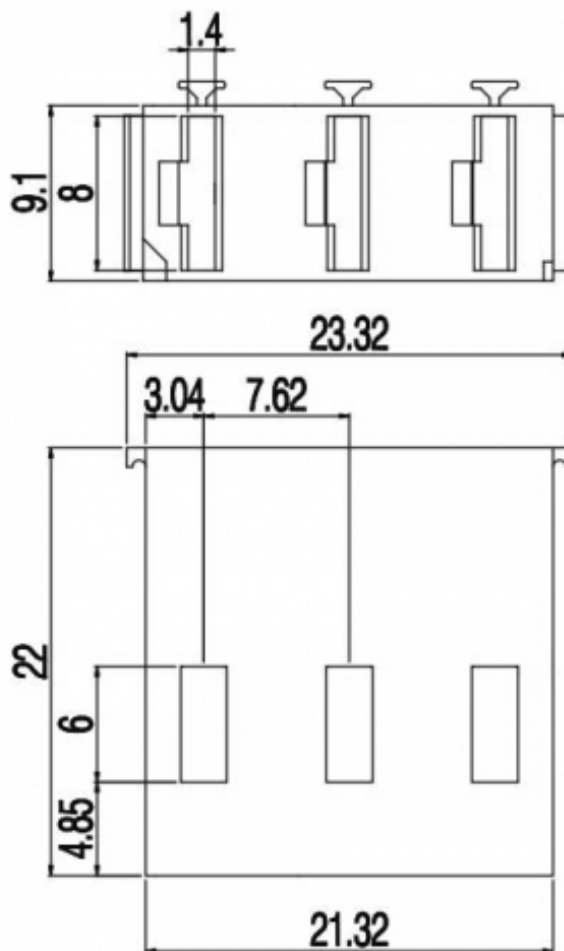

SRF__-7,62

GENERAL INFORMATION

pitch	7,62 mm
Height	22 mm
Depth	9.1 mm
Dimensional class	n/a
Wire section	-
Clamp opening size	-
Wire stripping	-
Operating temperature	-40 ÷ +130 °C

ELECTRICAL CHARACTERISTICS

Current	-
Voltage	-
impulse voltage	-

MECHANICAL CHARACTERISTICS

Screw	-
Recommended torque	-

APPROVALS DATA

Current	-	-	-
Voltage	-	-	-
Wire section	-	-	-
Torque	-	-	-
FILE	-	-	-

MATERIALS

Housing	PA - UL 94 V0
Screw	-
Clamp	-
Terminal	-