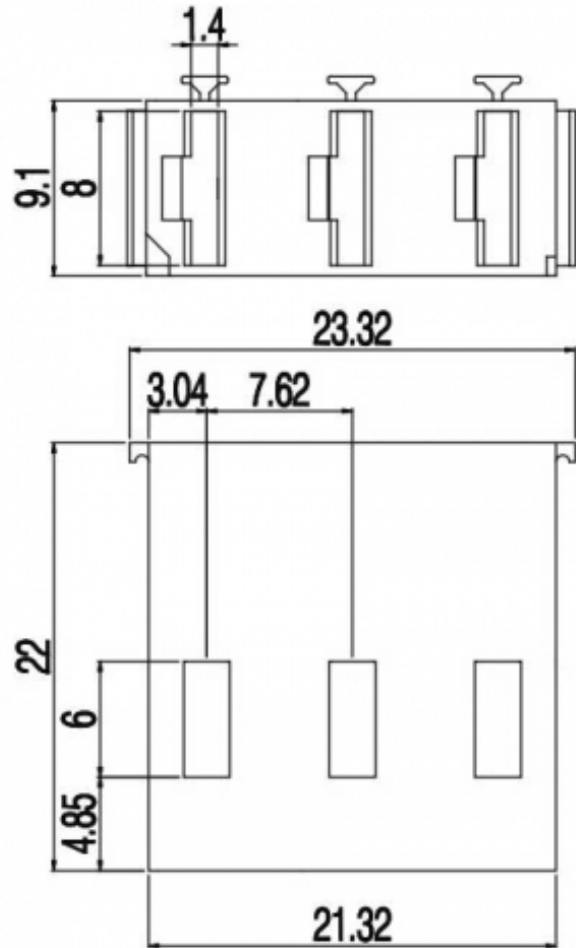

SRF__-7,62

GENERAL INFORMATION

pitch	7,62 mm
Height	22 mm
Depth	9.1 mm
Dimensional class	n/a
Wire section	-
Clamp opening size	-
Wire stripping	-
Operating temperature	-40 ÷ +130 °C

ELECTRICAL CHARACTERISTICS

Current	-
Voltage	-
impulse voltage	-

MECHANICAL CHARACTERISTICS

Screw	-
Recommended torque	-

APPROVALS DATA

Current	-	-	-
Voltage	-	-	-
Wire section	-	-	-
Torque	-	-	-
FILE	-	-	-

MATERIALS

Housing	PA - UL 94 V0
Screw	-
Clamp	-
Terminal	-